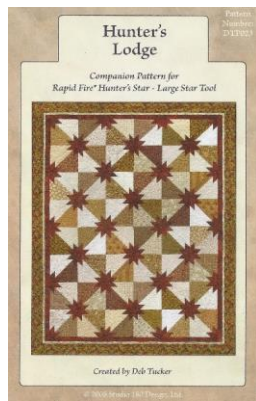

Required: Hunter's Lodge Pattern (\$10.50)

Required: Large Rapid Fire Hunter Star Tool (\$25.50)